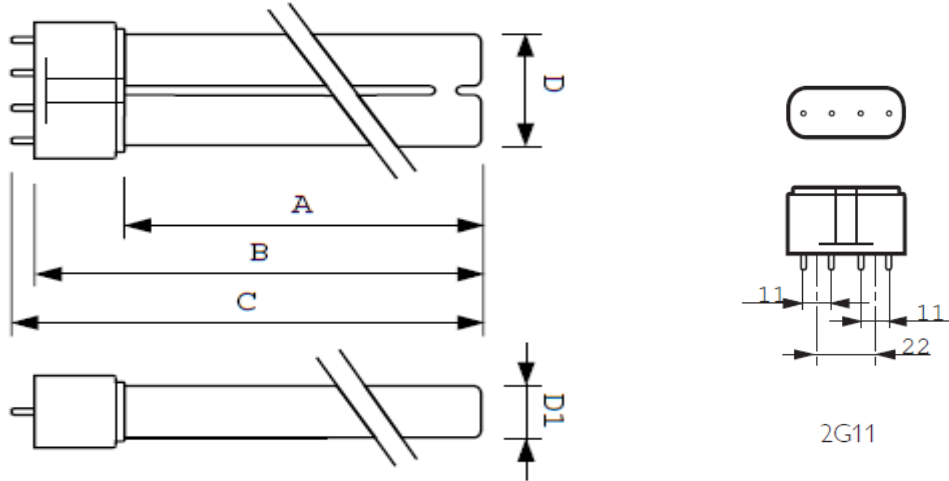

GHP-35WH

Dimensions

Size "A"	195 mm
Size "B"	220 mm
Size "C"	225 mm
Size "D1"	18 mm
Size "D"	38 mm
Base	2G11 (4 pins)

Electrical data

Lamp Wattage (Rated) (Nom)	35 W
Lamp Current (Nom)	850 mA
Lamp Voltage (Nom)	40 V

Physical Data

Lamps type	Low Pressure – High Output
UV output (253,7 nm – 100 hour)	11 W
Intensity at 1 m	105 $\mu\text{W}/\text{cm}^2$
Rated Average Life	≤ 18.000 hours
Ozone production	0.00 ppm (ozone free)